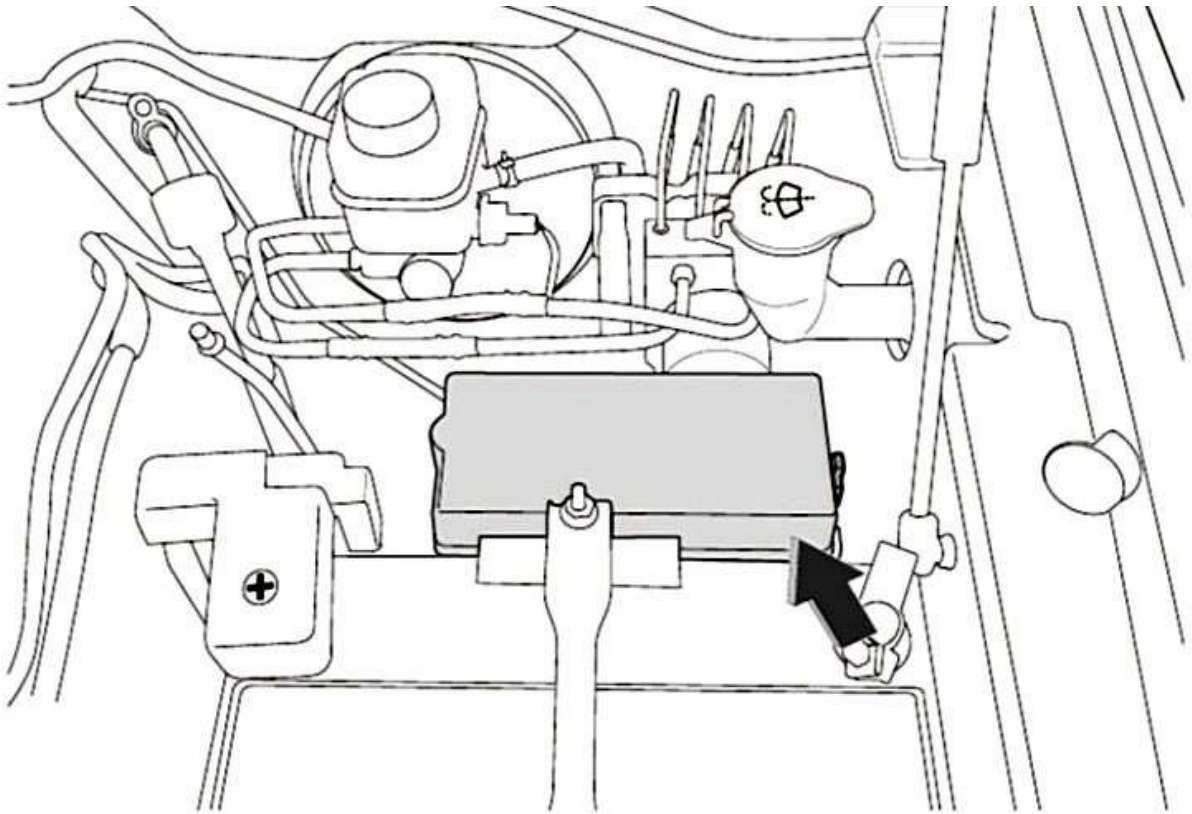

Parameters

No.	Protected circuit	Amperage (A)
B1	Fuse box 1	100
B2	EPS	80
B3	Fan	80
B4	Fuse box 2	80
B5	Generator	150

Parameters

No.	Protected circuit	Amperage (A)
F201	ESP1	40
F202	ESP2	40
F203	Roof 12V	30
F204	Main relay	40
F205	Reserved	—
F206	Reserved	—
F207	Wiper	25
F208	Automatic transmission	15
F209	Starter	30
F210	Fuel pump	20
F211	Reserved	—
F212	Reserved	—
F213	Reserved	—
F214	Reserved	—
F215	Reserved	—
F216	ECU	10
F217	Low beam headlamp	15
F218	Fuel heater	30
F219	Compressor	10
F220	Front right fog lamp	10
F221	Front left fog lamp	10
F222	High beam lamp	5
F223	Washer motor	10
F224	Electric horn	15
F225	Brake switch	5
F226	Reverse lamp	10
F227	Reserved	—
F228	Reserved	—
F229	Reserved	—
F230	Reserved	—
F231	Reserved	—
F232	Reserved	—
F233	Reserved	—
F234	Reserved	—

No.	Protected circuit	Amperage (A)
F235	Reserved	—
F236	Reserved	—
F237	IRC2	20
F238	IRC1	15
F239	IRC3	10
F240	Right low beam	10
F241	Left low beam	10
F242	Reserved	—
F243	Start feedback	5
F244	Reserved	—