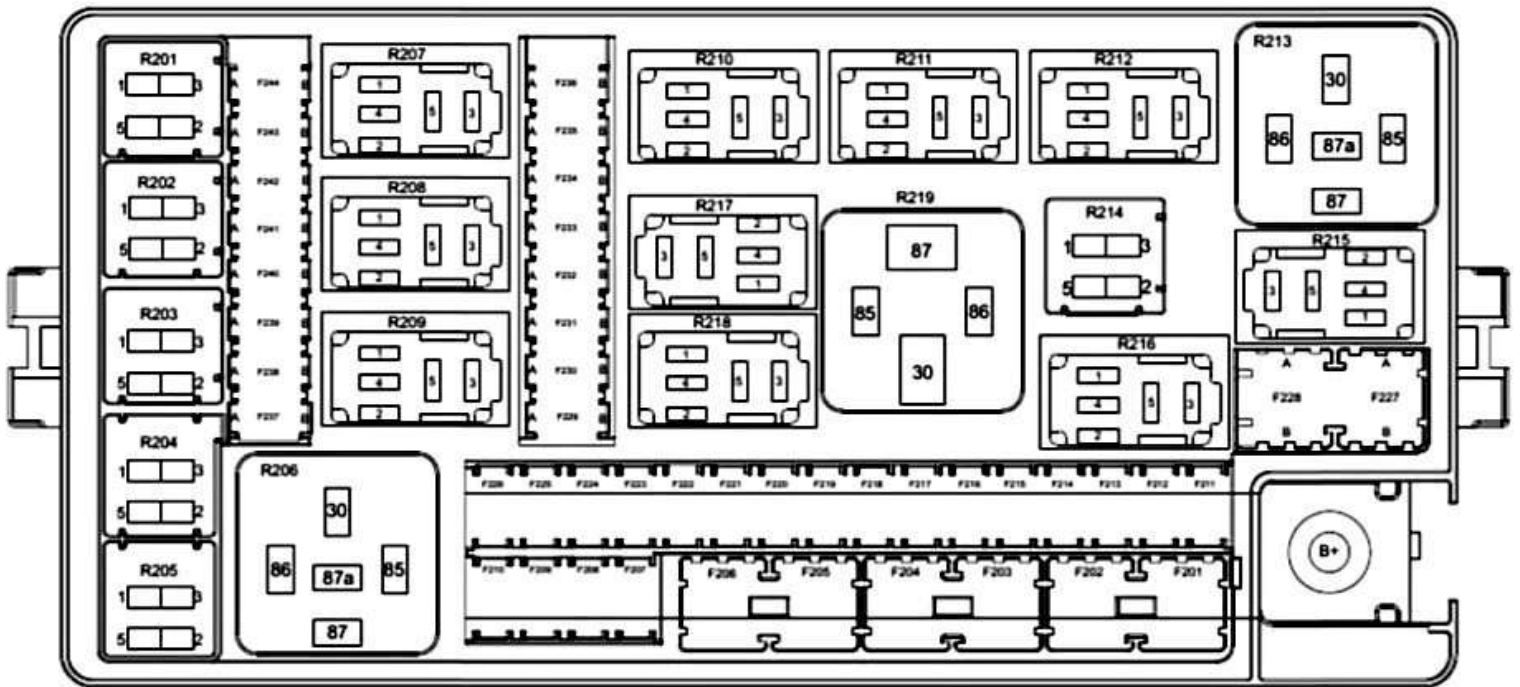

Parameters

No.	Protected circuit	Amperage (A)
B1	Fuse box 1	100
B2	EPS	80
B3	Fan	80
B4	Fuse box 2	80
B5	Generator	150

Parameters

No.	Protected circuit	Amperage (A)
F201	ESP1	40
F202	ESP2	40
F203	Roof 12V	30
F204	Main relay	40
F205	Reserved	—
F206	Reserved	—
F207	Wiper	25
F208	Automatic transmission	15
F209	Starter	30
F210	Fuel pump	20
F211	Reserved	—
F212	Reserved	—
F213	Reserved	—
F214	Reserved	—
F215	Reserved	—
F216	ECU	10
F217	Low beam headlamp	15
F218	Fuel heater	30
F219	Compressor	10
F220	Front right fog lamp	10
F221	Front left fog lamp	10
F222	High beam lamp	5
F223	Washer motor	10
F224	Electric horn	15
F225	Brake switch	5
F226	Reverse lamp	10
F227	Reserved	—
F228	Reserved	—
F229	Reserved	—
F230	Reserved	—
F231	Reserved	—
F232	Reserved	—
F233	Reserved	—
F234	Reserved	—

No.	Protected circuit	Amperage (A)
F235	Reserved	—
F236	Reserved	—
F237	IRC2	20
F238	IRC1	15
F239	IRC3	10
F240	Right low beam	10
F241	Left low beam	10
F242	Reserved	—
F243	Start feedback	5
F244	Reserved	—